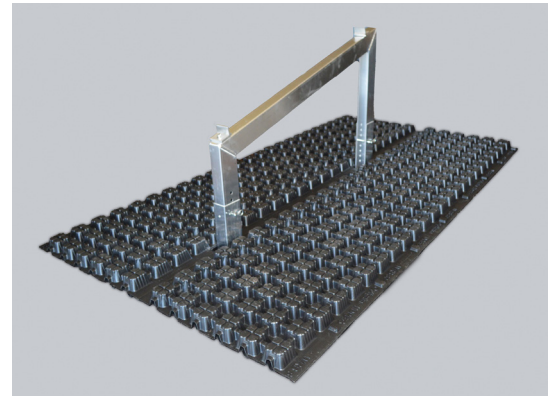

OPTIGRÜN-Solar WRB

Solar Mounting System

Load-supported solar mounting system for roof penetration-free mounting of PV modules or PV module series. Consisting of Base Plate, Mounting Frame and Drainage and Water Retention Box WRB 80 FMA. Supplied with associated Easy Mounting Rails, Module Clamps, Rail Connector Kit and Wind Bracing.

Material	Aluminium (Base Plate and Mounting Frame) Recycled HDPE (WRB 80FMA)
Dimensions	L 1,964 X W 1,100 x H 714 mm
Colour	Natural aluminium (Base Plate and Mounting Frame) Black (WRB 80FMA)
Weight	approx. 4.4 kg (Base Plate and Mounting Frame)
Accessories	- Easy Mounting Rails - Module Clamps - Rail Connector Kit - Wind Bracing
Water discharge capacity	approx. 2.5 l/sec at 0° RP
Usable accumulation	approx. 90.0 Vol.%
Water reservoir	up to 72 l/m ²
Delivery form	On disposable pallet

Area of use

For the construction of solar green roofs with extensive greening and retention volume.

Specific properties

- Stability of the overall system proven in accordance with Eurocode 1 and 9. Property-specific proof of stability can be provided (free of charge following receipt of order)
- Suitable for roof areas with a roof pitch of 0° to 5°
- Penetration-free assembly on the roof
- Available in inclines 10°, 15° and 20°