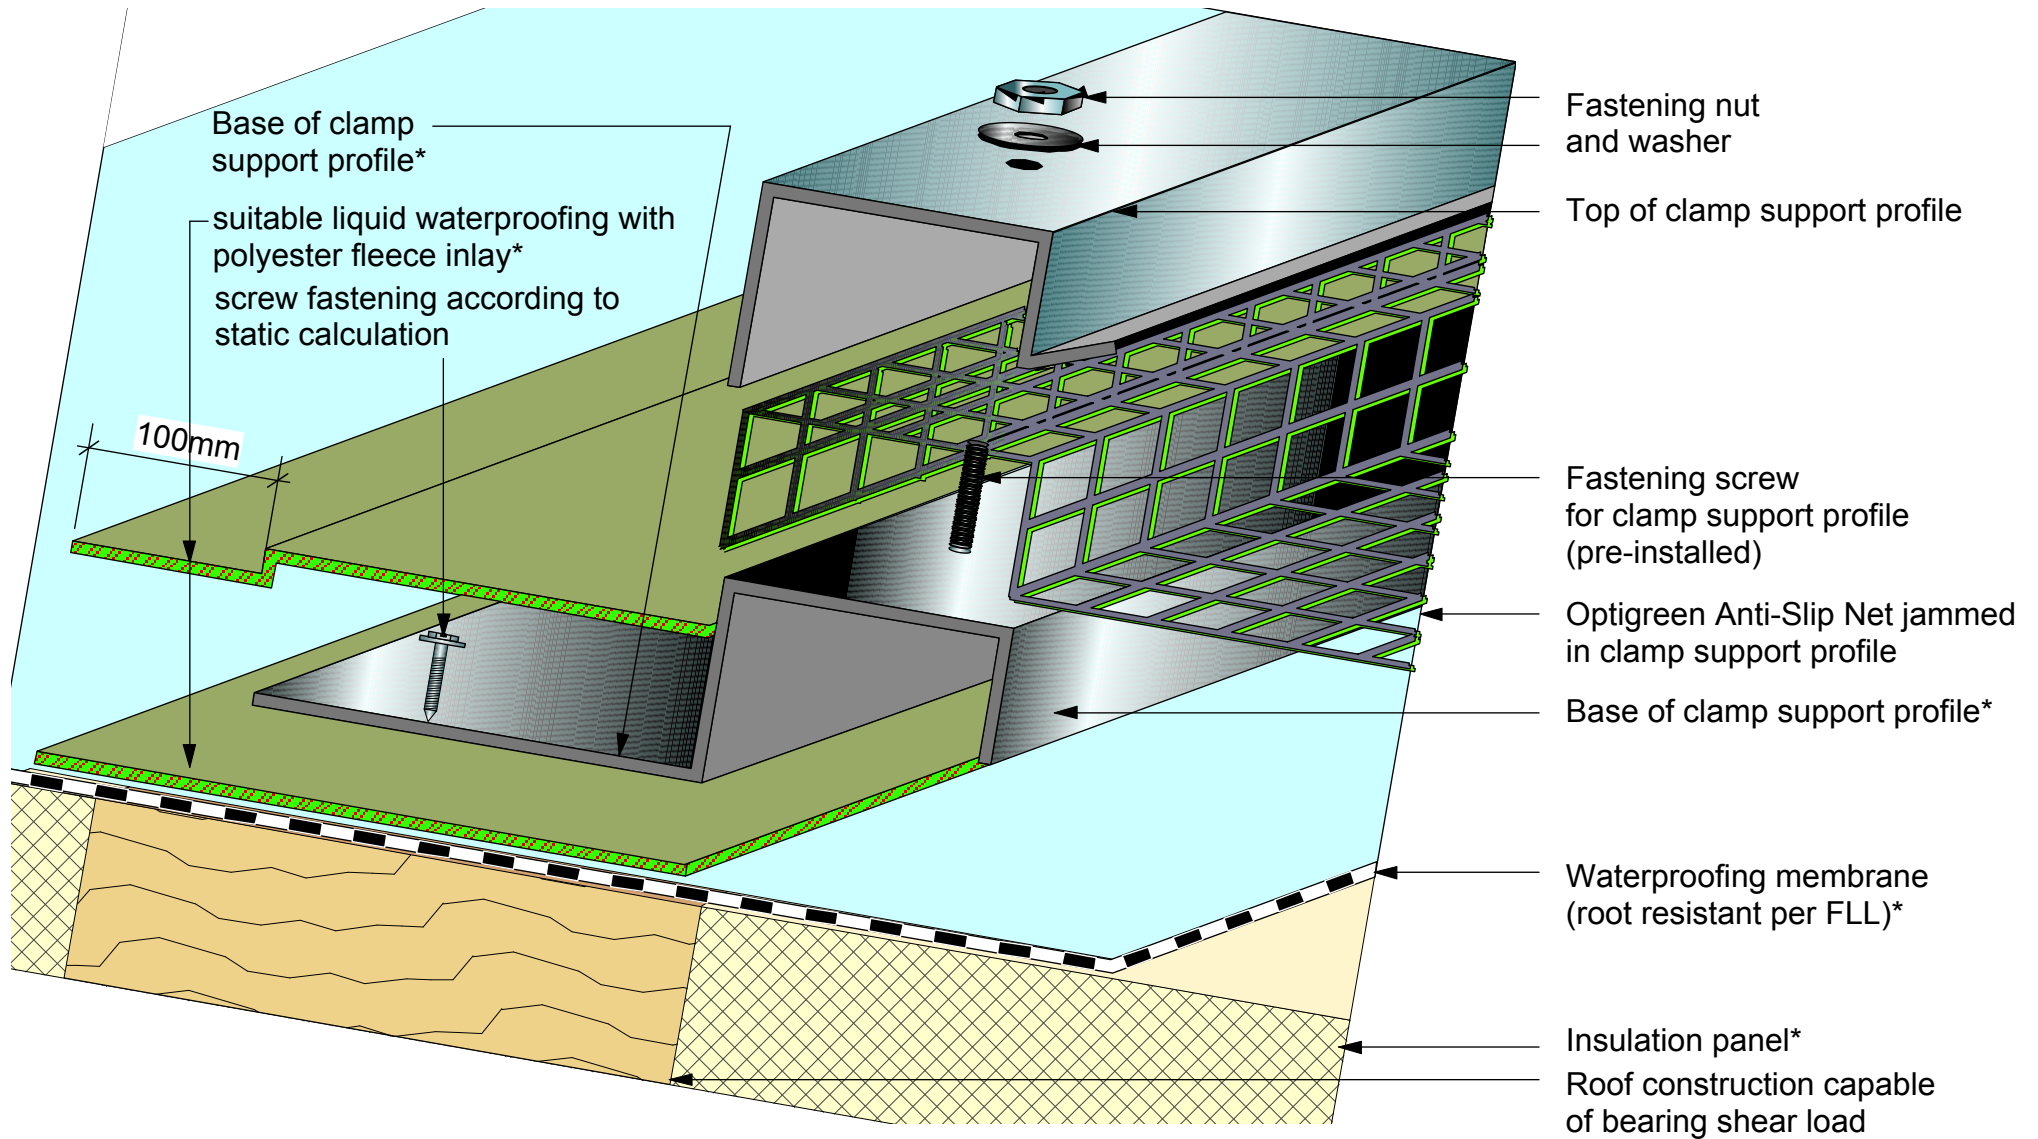

Optigreen Product Solution " Net System Support Profile"

* Installation and responsibility by each designated trade.

** Pursuant to national directives.

****Special accessories

OPTIGREEN[®]
ROOF GREENING

The depicted solution is intended for use with green roof systems. Other construction tradework is simplified in this representation and should be constructed according to current industry standards. Optigreen reserves the right to make changes to its product solutions.

| Approved: | drawn by: | scale: | update: | Rev.: | Detail-No.: |
|-----------|-----------|--------------|------------|-------|-------------|
| | mh | not to scale | 06.11.2012 | 4 | 9.0025_O |

Reprinting is only permitted with the prior permission of the editors. No responsibility for printing errors. Subject to technical modifications.