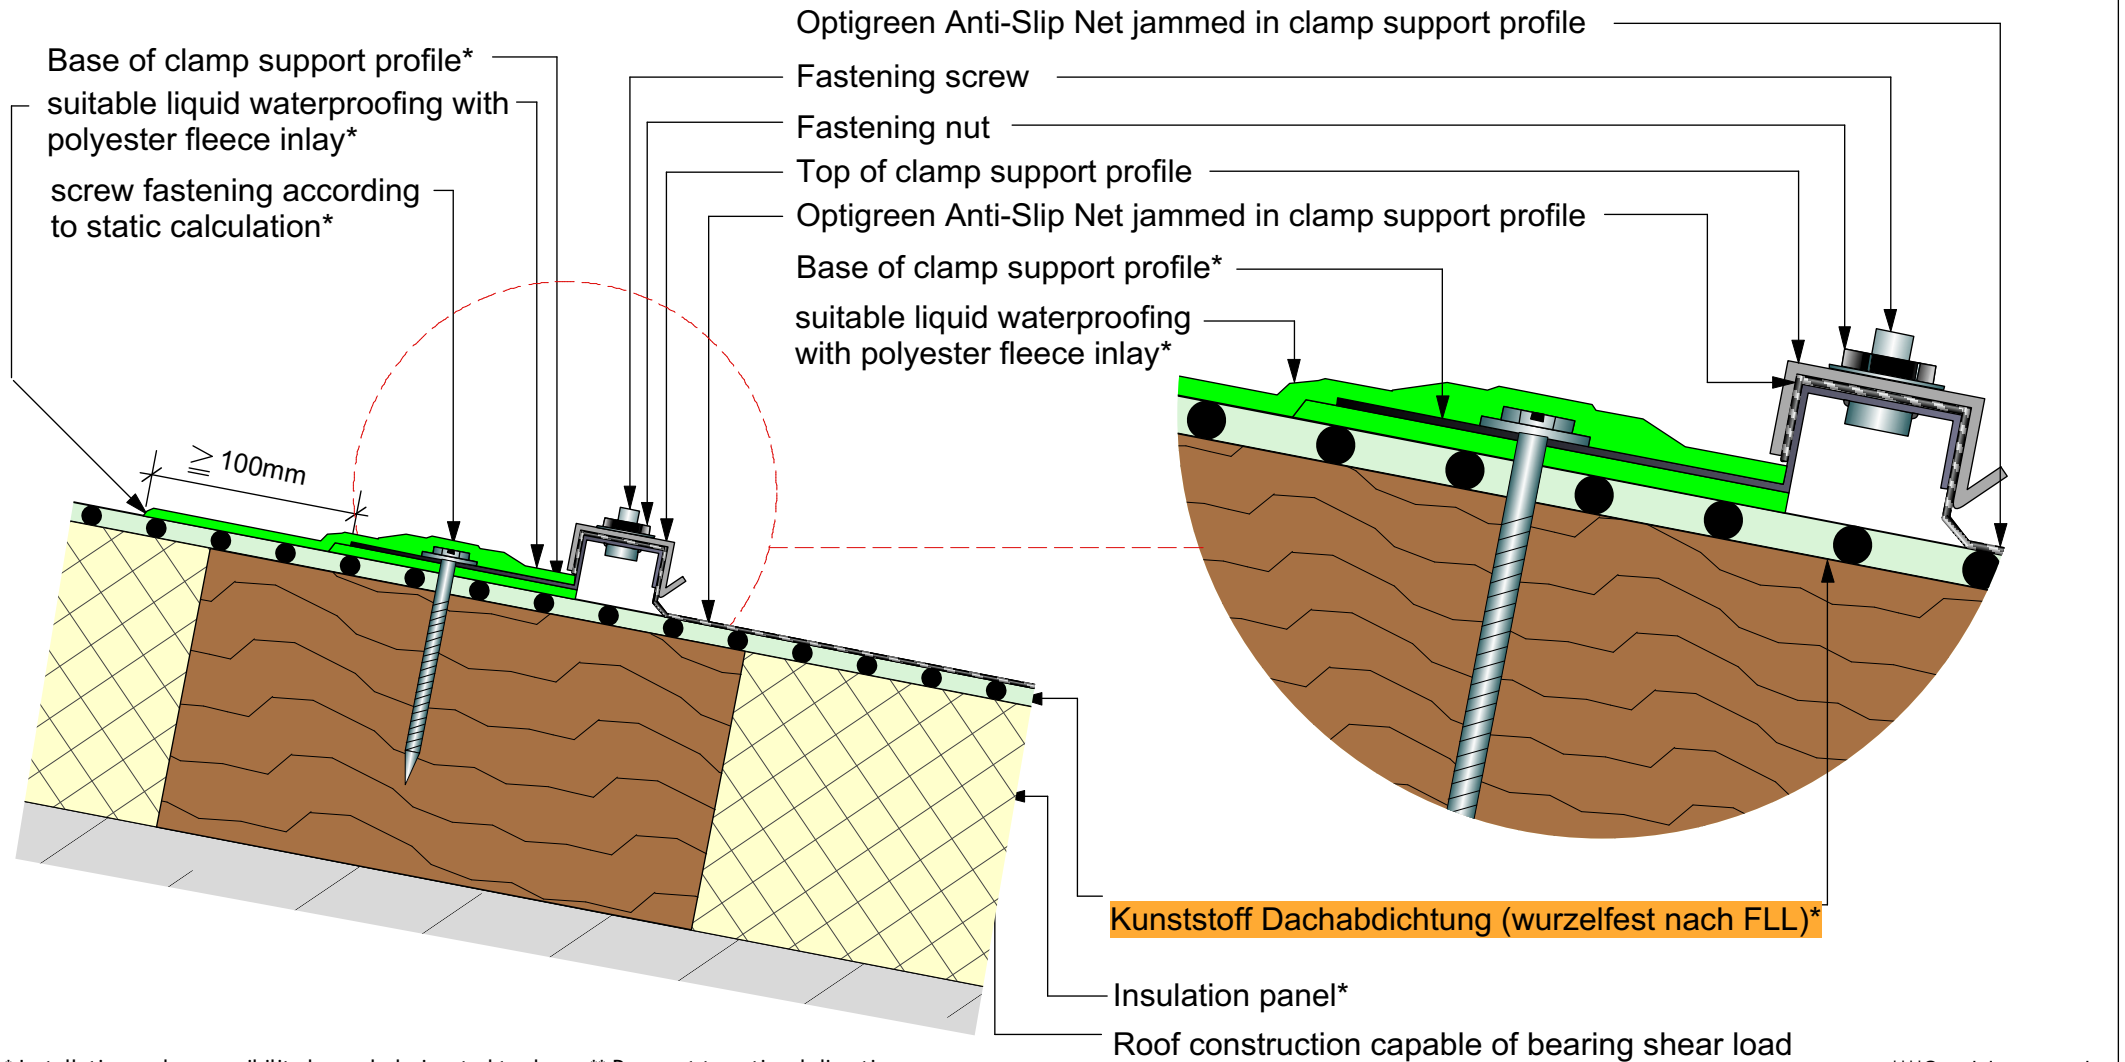

Optigreen Product Solution " Net System Support Profile"

* Installation and responsibility by each designated trade.

** Pursuant to national directives.

****Special accessories

OPTIGREEN[®]
ROOF GREENING

The depicted solution is intended for use with green roof systems. Other construction tradework is simplified in this representation and should be constructed according to current industry standards. Optigreen reserves the right to make changes to its product solutions.

Approved:	drawn by:	scale:	update:	Rev.:	Detail-No.:
Bu	mh	not to scale	22.05.2015	5	9.0020_0

Reprinting is only permitted with the prior permission of the editors.
No responsibility for printing errors.
Subject to technical modifications.