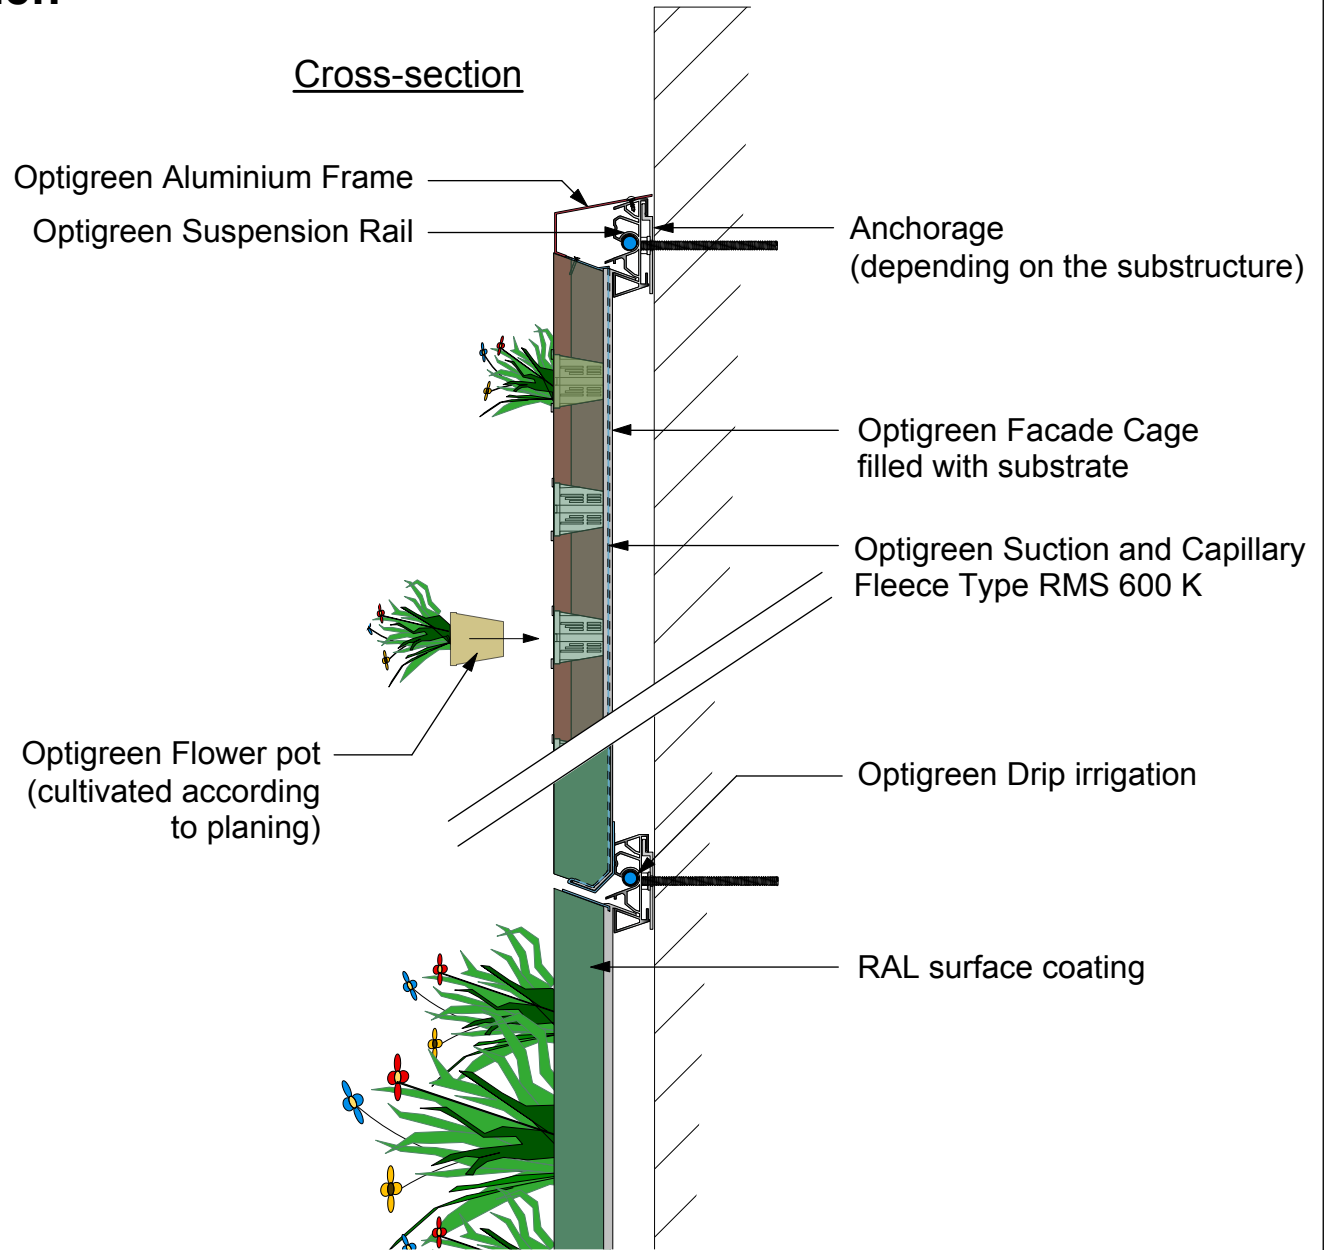

Optigreen System Type "Wall Garden"

Optigreen Facade Cage

View from above

Front View

Cross-section

Approved:	█	drawn by:	scale:	update:	Rev.:	Detail-No.:	Reprinting is only permitted with the prior permission of the editors. No responsibility for printing errors. Subject to technical modifications.
HV	○	gz / mh	not to scale	30.07.2014	1	1.250 ○	