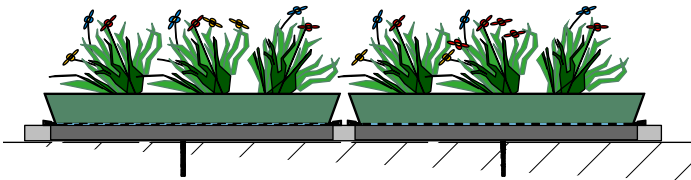

Optigreen System Type "Wall Garden"

Optigreen Facade Cage

View from above

Front View

Cross-section

Approved:	█	drawn by:	scale:	update:	Rev.:	Detail-No.:	Reprinting is only permitted with the prior permission of the editors. No responsibility for printing errors. Subject to technical modifications.
HV	○	gz / mh	not to scale	30.07.2014	1	1.250 ○	