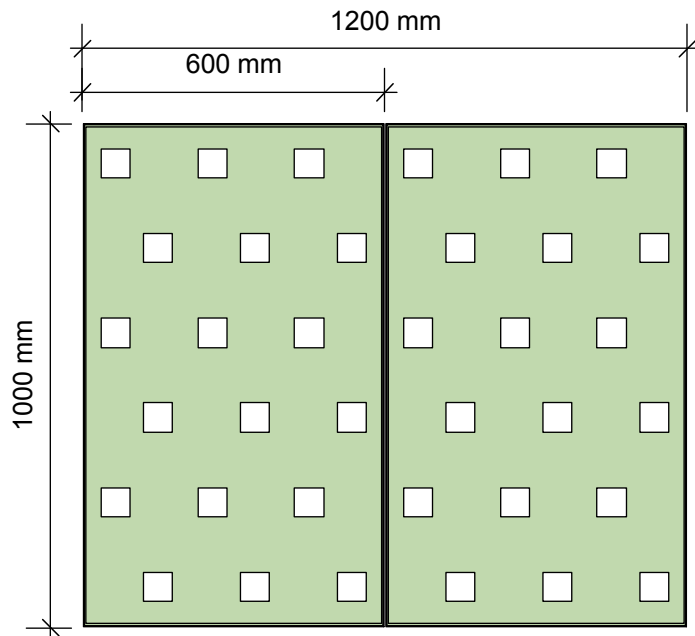

Optigreen System Type "Wall Garden"

Optigreen Facade Cage

View from above

Front View

Cross-section

Approved:	█	drawn by:	scale:	update:	Rev.:	Detail-No.:	Reprinting is only permitted with the prior permission of the editors. No responsibility for printing errors. Subject to technical modifications.
HV	○	gz / mh	not to scale	30.07.2014	1	1.250 ○	